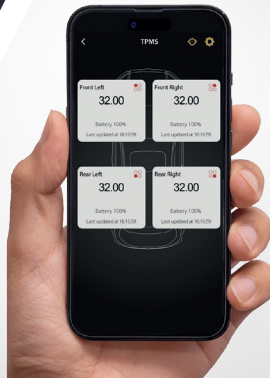

# Other Accessories

Trunk Spoiler with LED

Step Illumination

Rhythmic Ambient Lights - 7 Colours

Door Visor with Chrome

Front Fender Garnish

Wireless Charger (Plug & Play Type)

Tyre Pressure Monitoring System (TPMS)

Display In Honda Connect App

DVR Dual Channel(Front & Rear)  
with Parking Monitoring

Seat Cover Embossed Perforation

Seat Cover Hexagonal Perforation

Body Cover

Rear Sunshade - Door & Windshield

Steering Wheel Cover