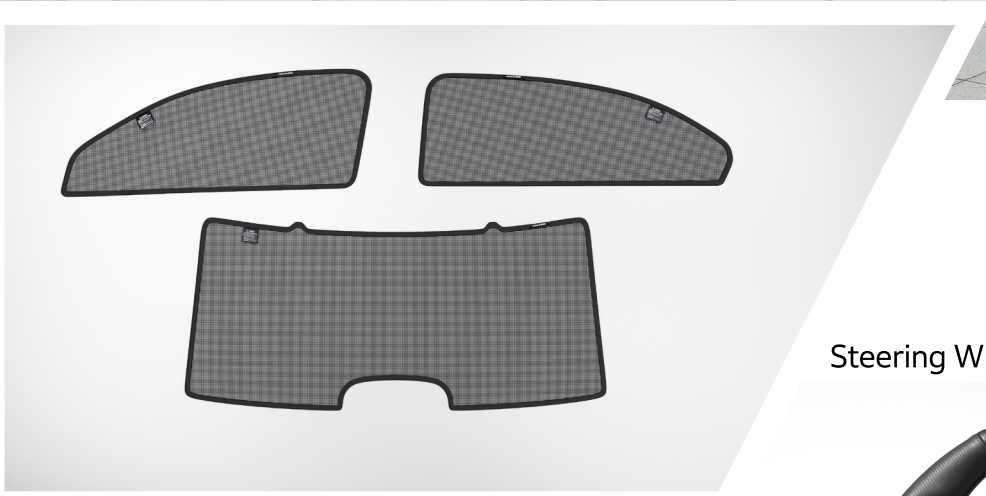

Display In Honda Connect App

DVR Dual Channel(Front & Rear)  
with Parking Monitoring

Seat Cover Embossed Perforation

Seat Cover Hexagonal Perforation

Body Cover

Rear Sunshade - Door & Windshield

Steering Wheel Cover